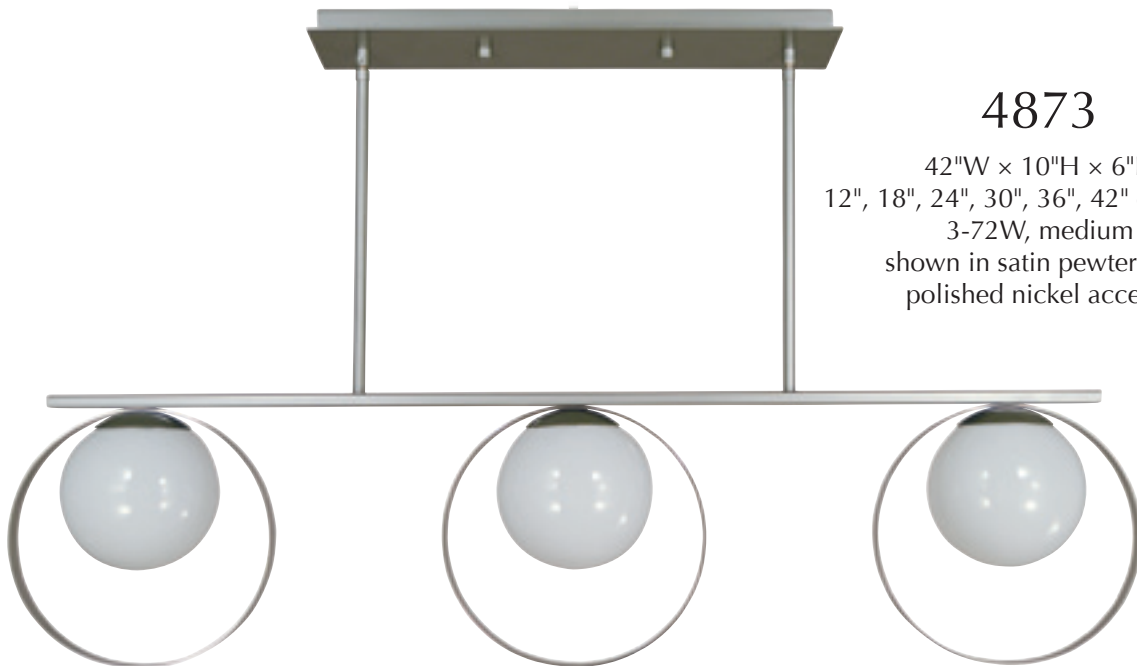

4873

42"W × 10"H × 6"D
12", 18", 24", 30", 36", 42" extensions
3-72W, medium
shown in satin pewter with
polished nickel accents