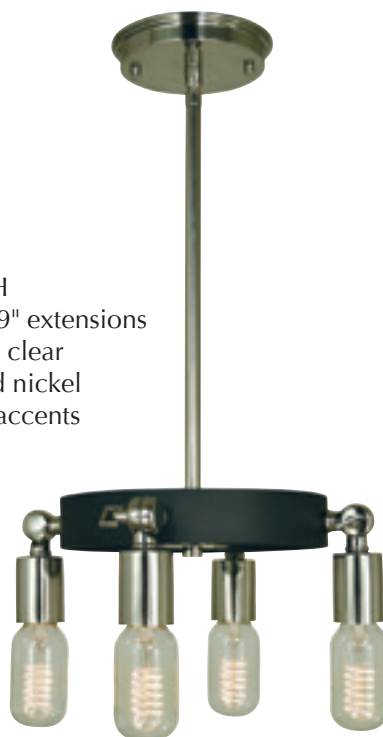

8-72W, medium clear

shown in antique brass with matte black accents

reversible arms

4888

11"W × 7"H

9", 15", 21", 27", 33", 39" extensions

4-72W, medium clear

shown in polished nickel
with matte black accents