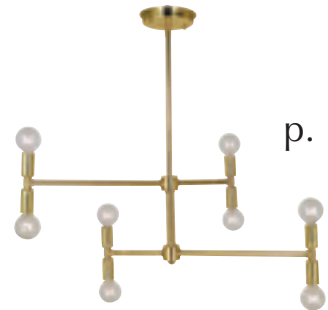

p. 5

mercer

p. 15

blue moon

p. 6

orabelle

p. 17

felix

p. 9

parallax

p. 19

gemini

p. 10

symmetry

p. 20

juliette

p. 11

waterfall

p. 22

apogee

4816

36"W × 40"H
112" extension
20-60W, g16½
shown in polished nickel

apogee

4815