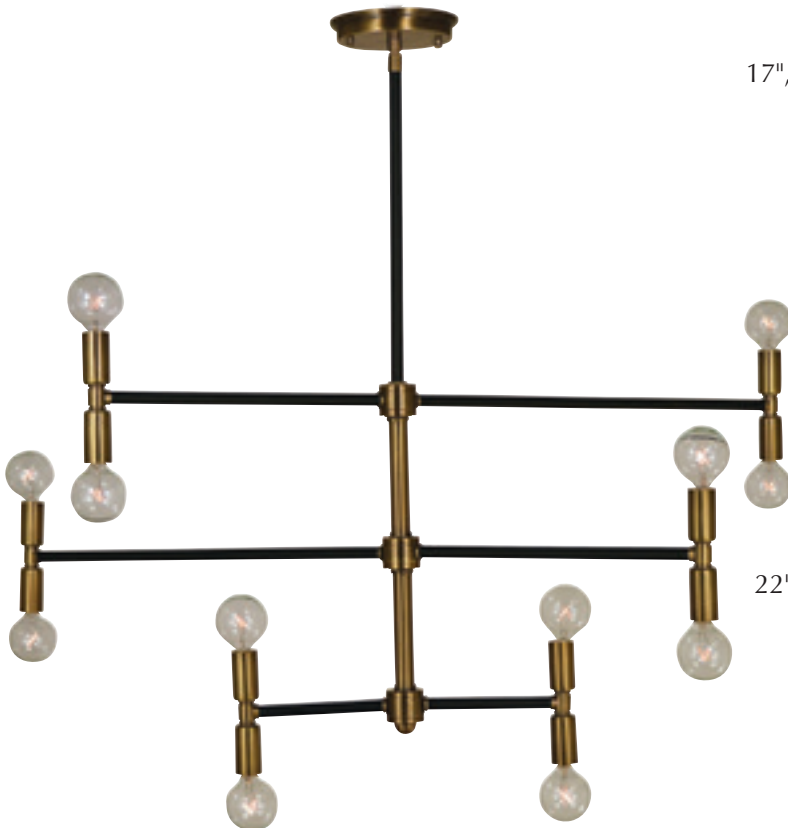

parallax

4882

5"W × 9"H × 5"D
2-60W, g16½
shown in polished nickel
with matte black accents

4884

24"W × 15"H × 9"D
17", 23", 29", 35", 41", 47" extensions
8-60W, g16½
shown in polished brass

4886

38"W × 20"H × 12"D
22", 28", 34", 40", 46", 52" extensions
12-60W, g16½
shown in antique brass
with matte black accents

symmetry

4865

22"W × 31"H
103" extension
6-60W, candle clear
shown in brushed nickel
with matte black accents

4860

12"W × 17"H
53" extension
4-60W, candle clear
shown in polished nickel with matte black accents