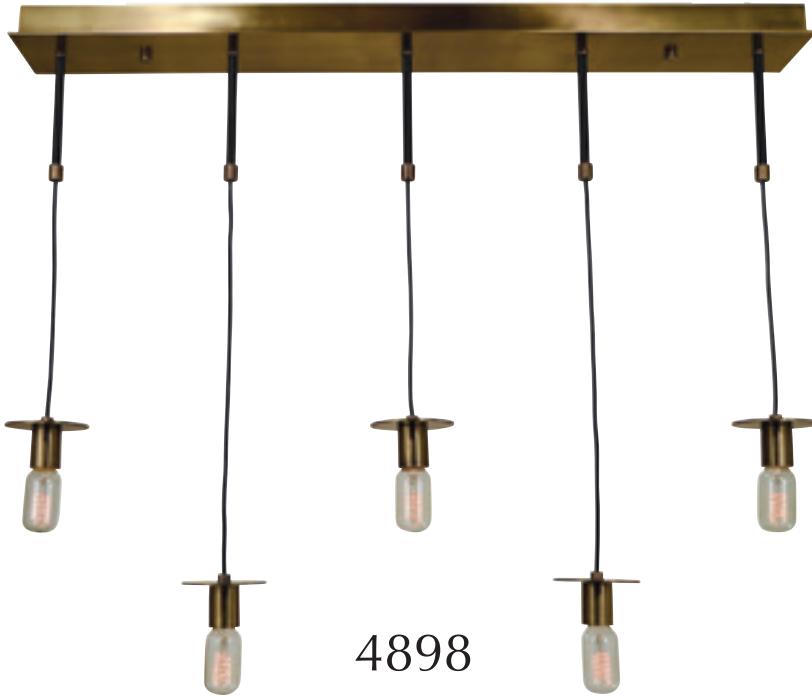

juliette

4898

40"W × 5½"H × 5"D
19"-49" extension
5-72W, medium clear
shown in antique brass with
matte black accents

4890

4"W × 5½"H
19"-49" extension
1-72W, medium clear
shown in polished nickel
with matte black accents